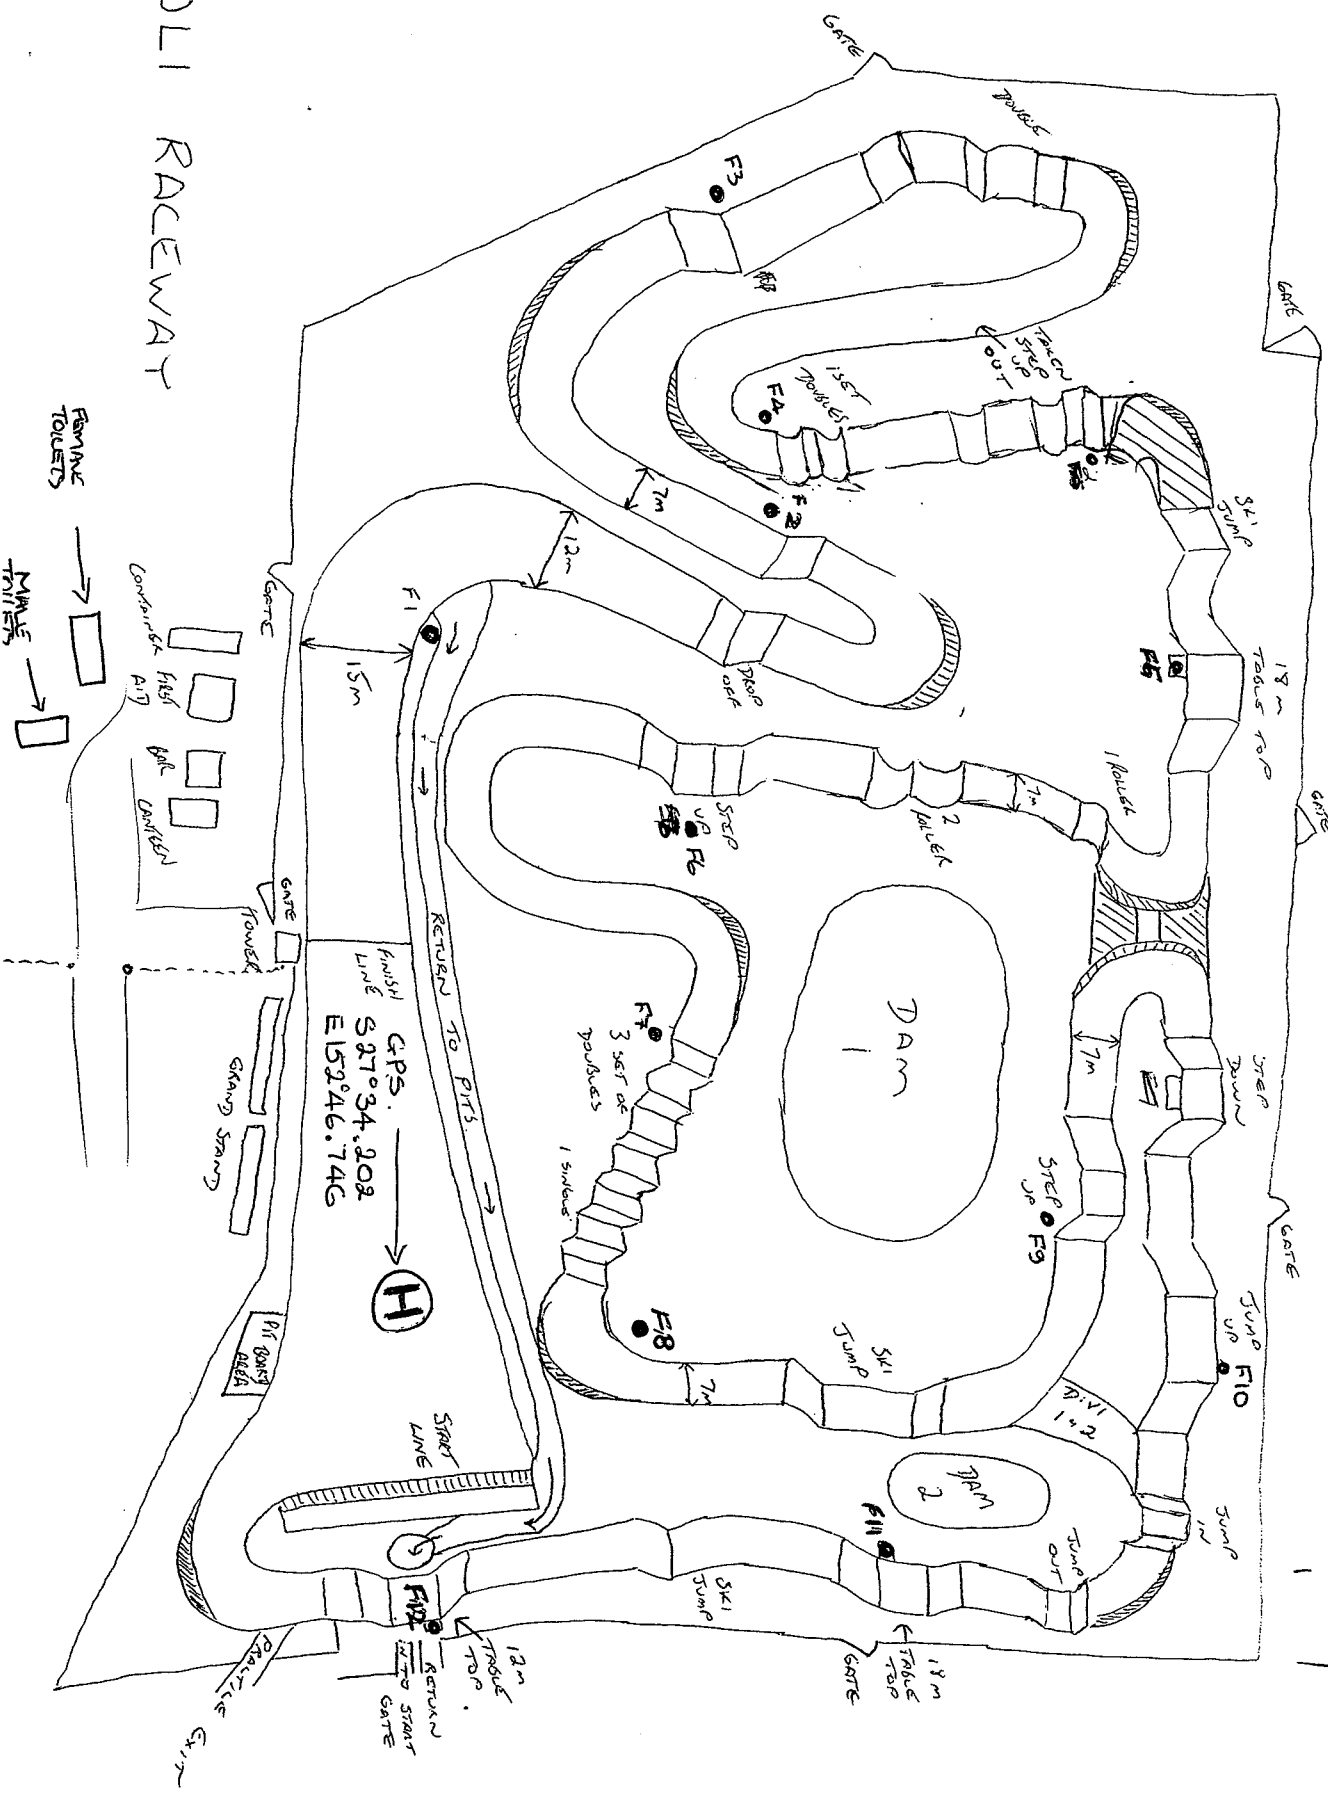

TRACK LENGTH 1.5 KM

TIVOLI RACEWAY

PITS.